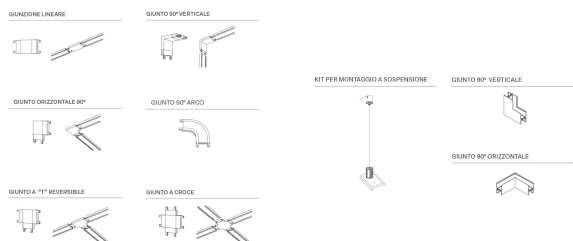

**TM10ACC - 'MAGNETIK TM10: ACCESSORI**

**Descrizione**

 48  
Vdc

**IP20**

<b>Grado IP</b>	IP20
<b>Alimentazione</b>	48,0Vdc
<b>Confezione</b>	Bag , Box
<b>Garanzia</b>	2 years
<b>Finiture</b>	Nero opaco (RAL9005) , Bianco RAL9010

**Confronto modelli**

	Finitura	Alimentatore input	Grado IP
TM1000B00	Nero opaco (RAL9005)	48,0Vdc	IP20
TM1000B000	Nero opaco (RAL9005)	48,0Vdc	IP20
TM1000B02	Nero opaco (RAL9005)	48,0Vdc	IP20
TM1000B03	Nero opaco (RAL9005)	48,0Vdc	IP20
TM1000B04	Nero opaco (RAL9005)	48,0Vdc	IP20
TM1000B05	Nero opaco (RAL9005)	48,0Vdc	IP20
TM1000B06	Nero opaco (RAL9005)	48,0Vdc	IP20
TM1000B07	Nero opaco (RAL9005)	48,0Vdc	IP20
TM1000B08	Nero opaco (RAL9005)	48,0Vdc	IP20
TM1000B09	Nero opaco (RAL9005)	48,0Vdc	IP20

TM1000BBOX		48,0Vdc	IP20
TM1000BCON1		48,0Vdc	IP20
TM1000BCON2		48,0Vdc	IP20
TM1000BINS		48,0Vdc	IP20
TM1000BSPL		48,0Vdc	IP20
TM1000BSSG		48,0Vdc	IP20
TM1000BSSP		48,0Vdc	IP20
TM1000W00	Bianco RAL9010	48,0Vdc	IP20
TM1000W000	Bianco RAL9010	48,0Vdc	IP20
TM1000W02	Bianco RAL9010	48,0Vdc	IP20
TM1000W03	Bianco RAL9010	48,0Vdc	IP20
TM1000W04	Bianco RAL9010	48,0Vdc	IP20
TM1000W05	Bianco RAL9010	48,0Vdc	IP20
TM1000W06	Bianco RAL9010	48,0Vdc	IP20
TM1000W07	Nero opaco (RAL9005)	48,0Vdc	IP20
TM1000WBOX		48,0Vdc	IP20
TM1000WCON1		48,0Vdc	IP20
TM1000WCON2		48,0Vdc	IP20
TM1000WINS		48,0Vdc	IP20
TM1000WSSG		48,0Vdc	IP20
TM1100B48V	Nero opaco (RAL9005)	48,0Vdc	IP20
TM1100W48V	Bianco RAL9010	48,0Vdc	IP20