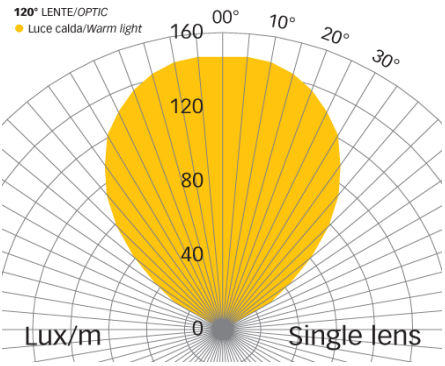

RS121W243N00	Bianco RAL9010	24,0Vdc	3	Neutral White, 4100K	120°	400lm	3,0W	IP40
RS121W243X00	Bianco RAL9010	12,0Vdc	3	RGBx	120°		3,0W	IP40

Fotometria