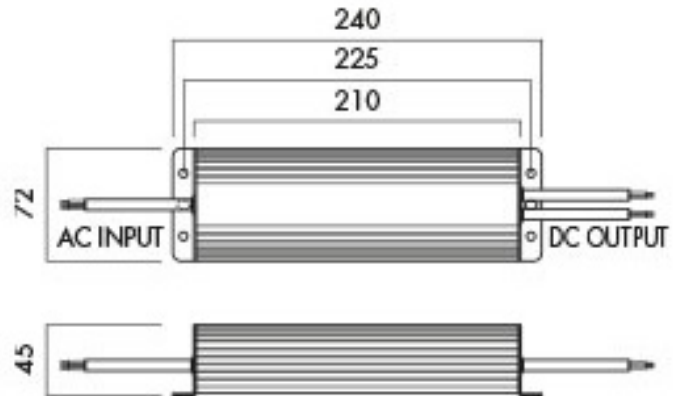

ALP120W - IP67 Outdoor Power Supply

Description

Constant voltage power supplies, for protected outdoor use, with metal resin case. Connections via double output cables.

Certifications	CE , RoHS
IP grade	IP67
Watt	120,0W
Power supply	170,0-250,0Vac
Packaging	Box
Warranty	2 years

Technical drawing

Comparison of models

	Input power supply
ALP120.24	170,0-250,0Vac