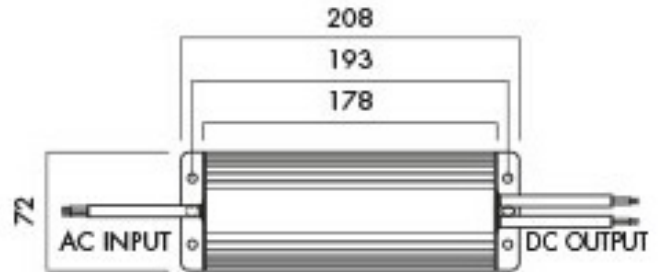

Technical drawing