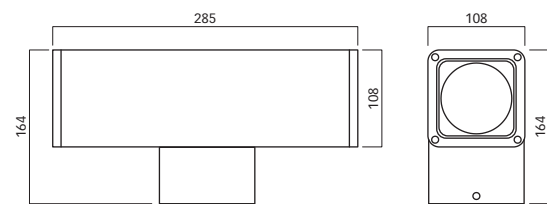

COMPOSIZIONE CODICE/CODE SELECTION

MODEL	FINISHING	POWER SUPPLY	MDL	LED COLOR	LENS
WU003COB	G	23	2	C 3200K	45 (45°)
WU005COB	D			N 4100K	
	W				
	R				

G Grigio Grey	D Grigio scuro Dark grey	W Bianco White	R Cor-ten Cor-ten

WU003