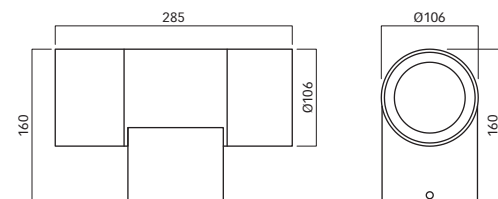

MODEL	Nr. LED	POWER SUPPLY	LUMEN	POWER
WU003COB	1 + 1	230Vac	2x2000	40W
WU005COB	1 + 1	230Vac	2x2000	40W

COMPOSIZIONE CODICE/CODE SELECTION

MODEL	FINISHING	POWER SUPPLY	MDL	LED COLOR	LENS
WU003COB	G	23	2	C 3200K	45 (45°)
WU005COB	D			N 4100K	
	W				
	R				

G Grigio Grey	D Grigio scuro Dark grey	W Bianco White	R Cor-ten Cor-ten
-------------------------	------------------------------------	--------------------------	-----------------------------

WU003

WU005